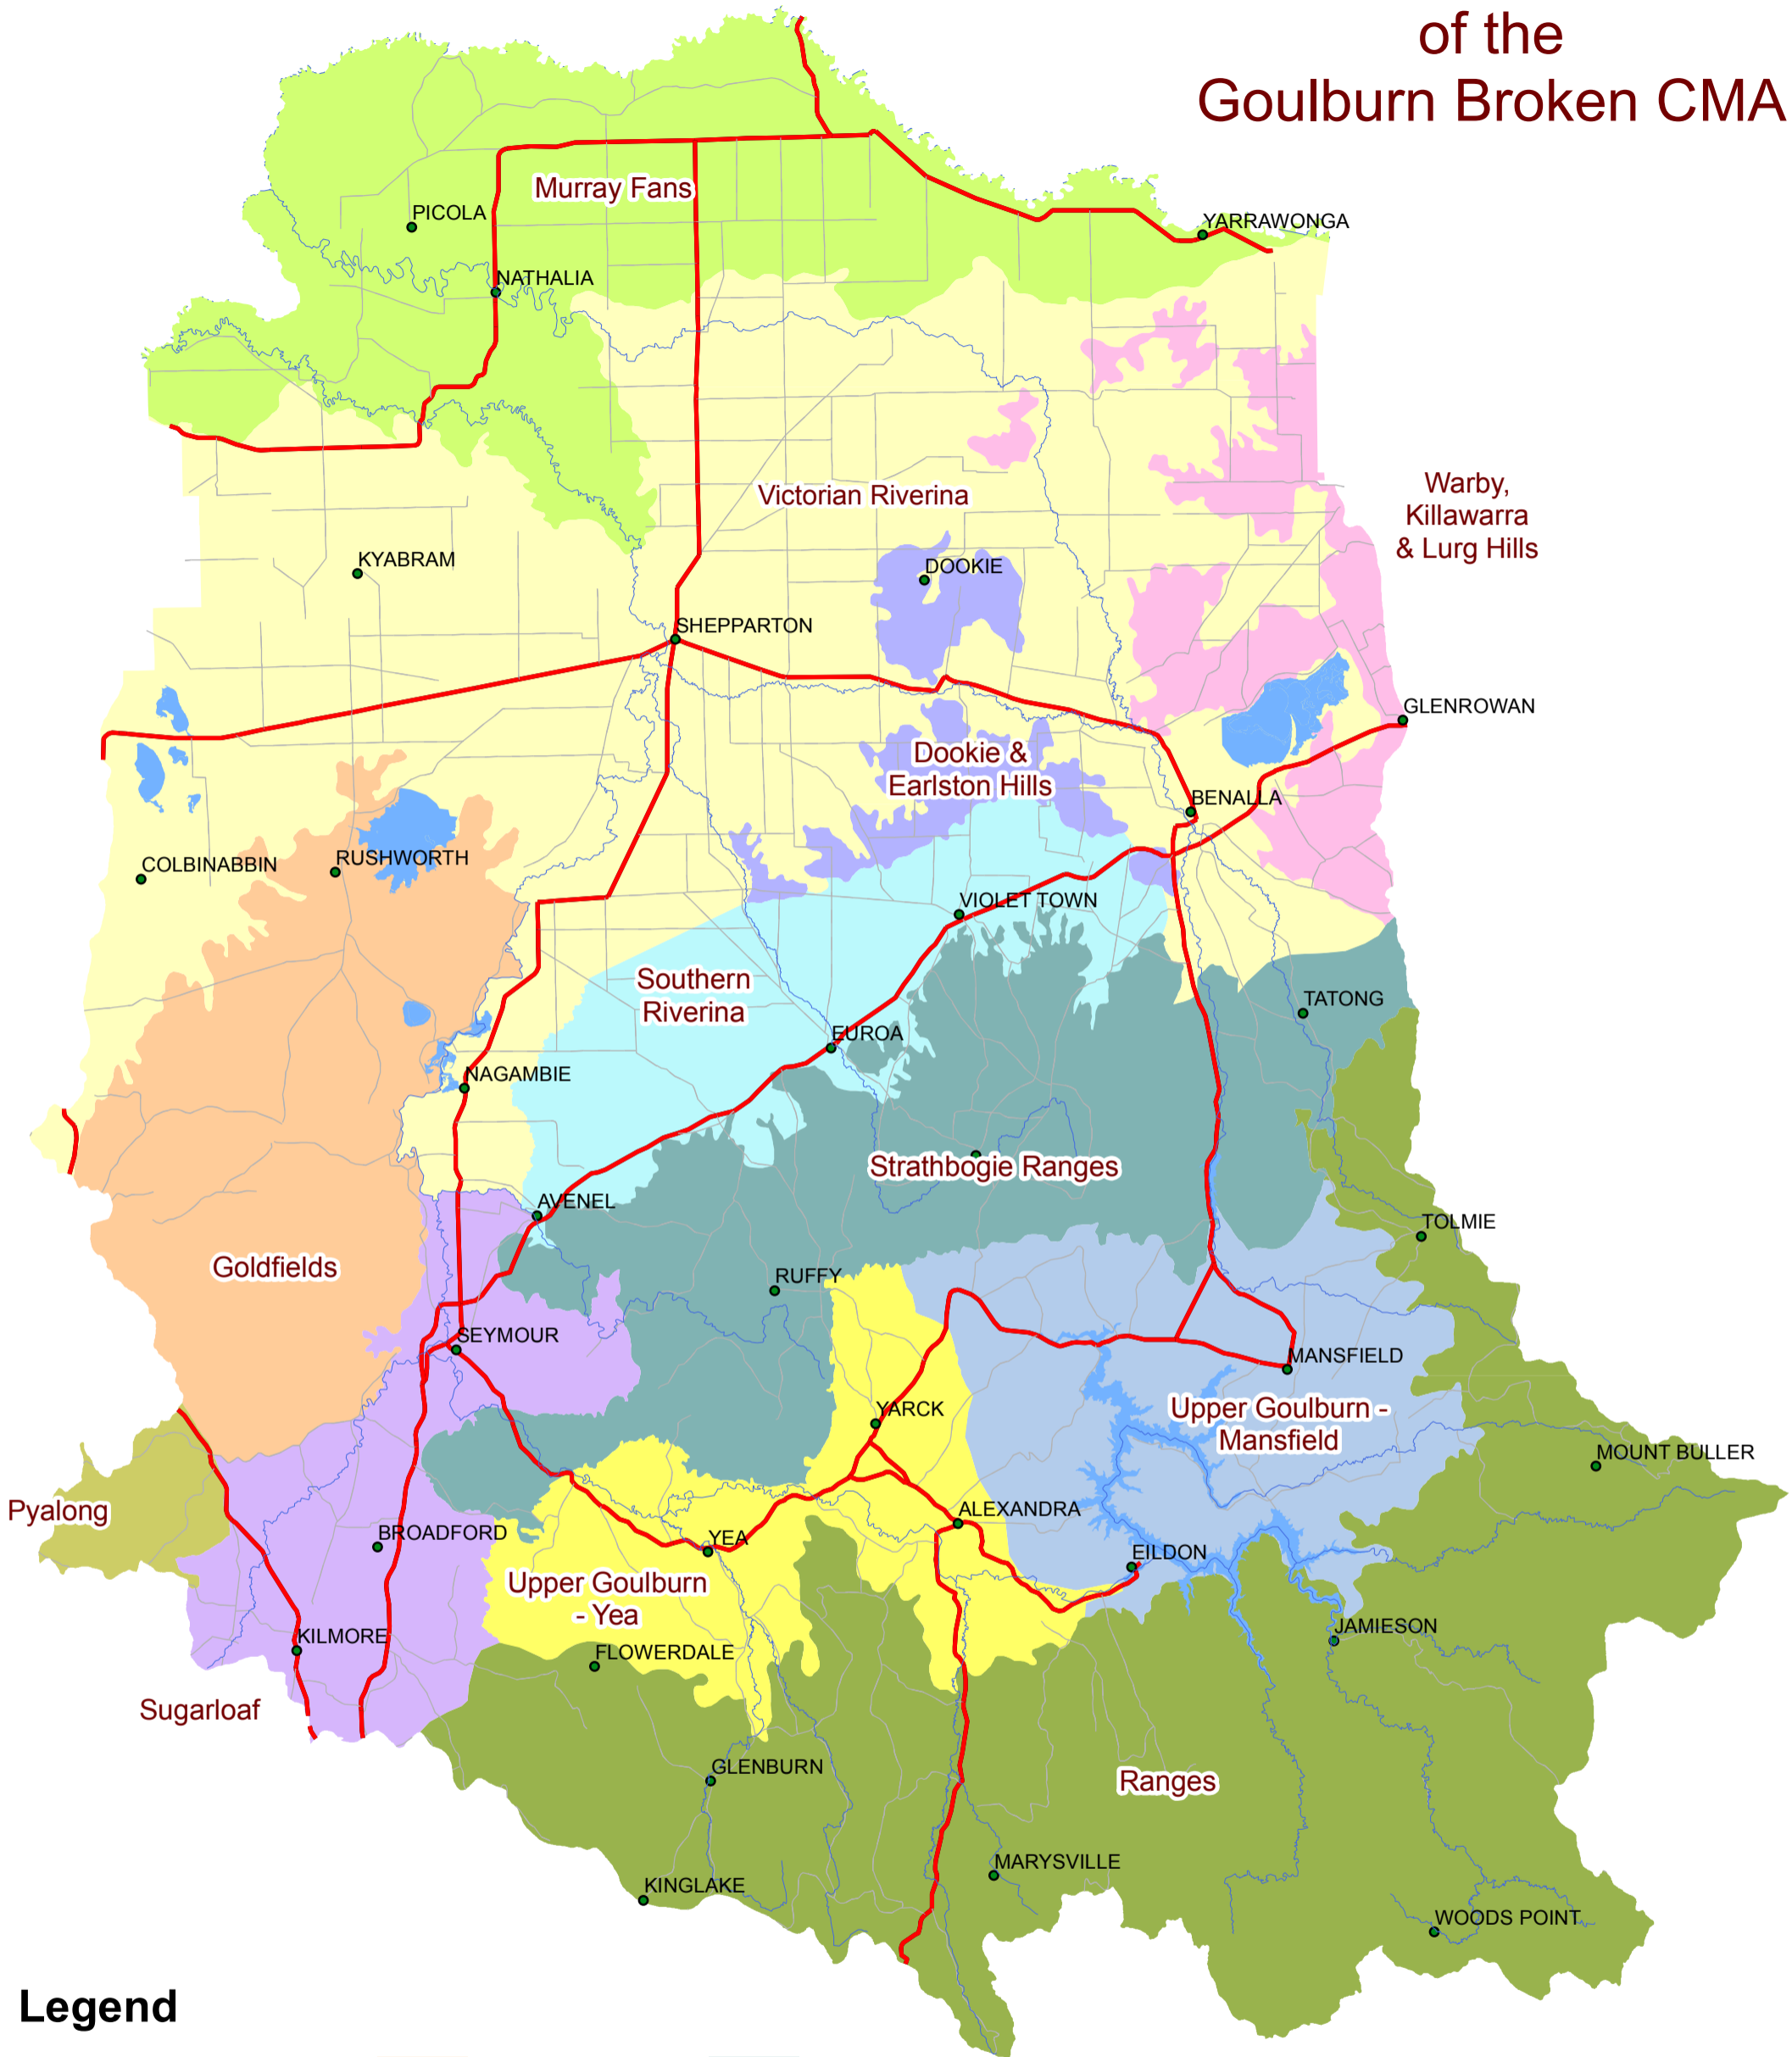

# Revegetation Zones of the Goulburn Broken CMA

## Legend

- Main Towns
- Lakes
- Rivers
- Primary Road
- Secondary Road
- Minor road
- Goldfields
- Dookie & Earleston Hills
- Murray Fans
- Pyalong
- Ranges
- Southern Riverina
- Strathbogie Ranges
- Sugarloaf
- Upper Goulburn - Mansfield
- Upper Goulburn - Yea
- Victorian Riverina
- Warby, Killawarra & Lurg Hills

\* boundaries are intended to be used as a broadscale guide only. The decision as to which zone to be used must be based on the site characteristics.